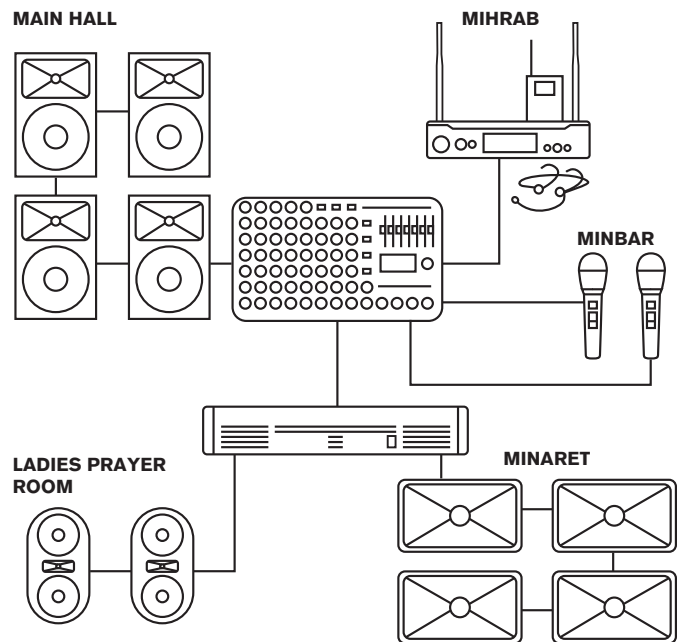

SMALL MOSQUE

EXAMPLE FOR 300 M², 100 PEOPLE

System Overview

Full range loudspeakers to cover the 15 x 15 m main hall and the 5 x 15 m ladies prayer room. 100 V speakers to cover minarets for the call to prayer signal. Wired and wireless microphones connected to the powered mixer and the external amplifier complete the solution.

System Benefits

Limited cables and wires as the mixer has a powerful built in amplifier, an MP3 player and a PC interface

Always perfect sound with presets and effects which are specifically designed for Mosques' acoustic environment

Simplified installation and commissioning process due to the intuitive controls and multifunctional electronics

With just one powerful mixer/amplifier, and a small set of high output loudspeakers this is a very cost effective solution

MIXER, AMPLIFIER & MICROPHONES

1x PM 502 Powered mixer

1x PCL1225T 2-Channel amplifier

1x R300-E Wireless microphone

2x ND76S Wired microphone